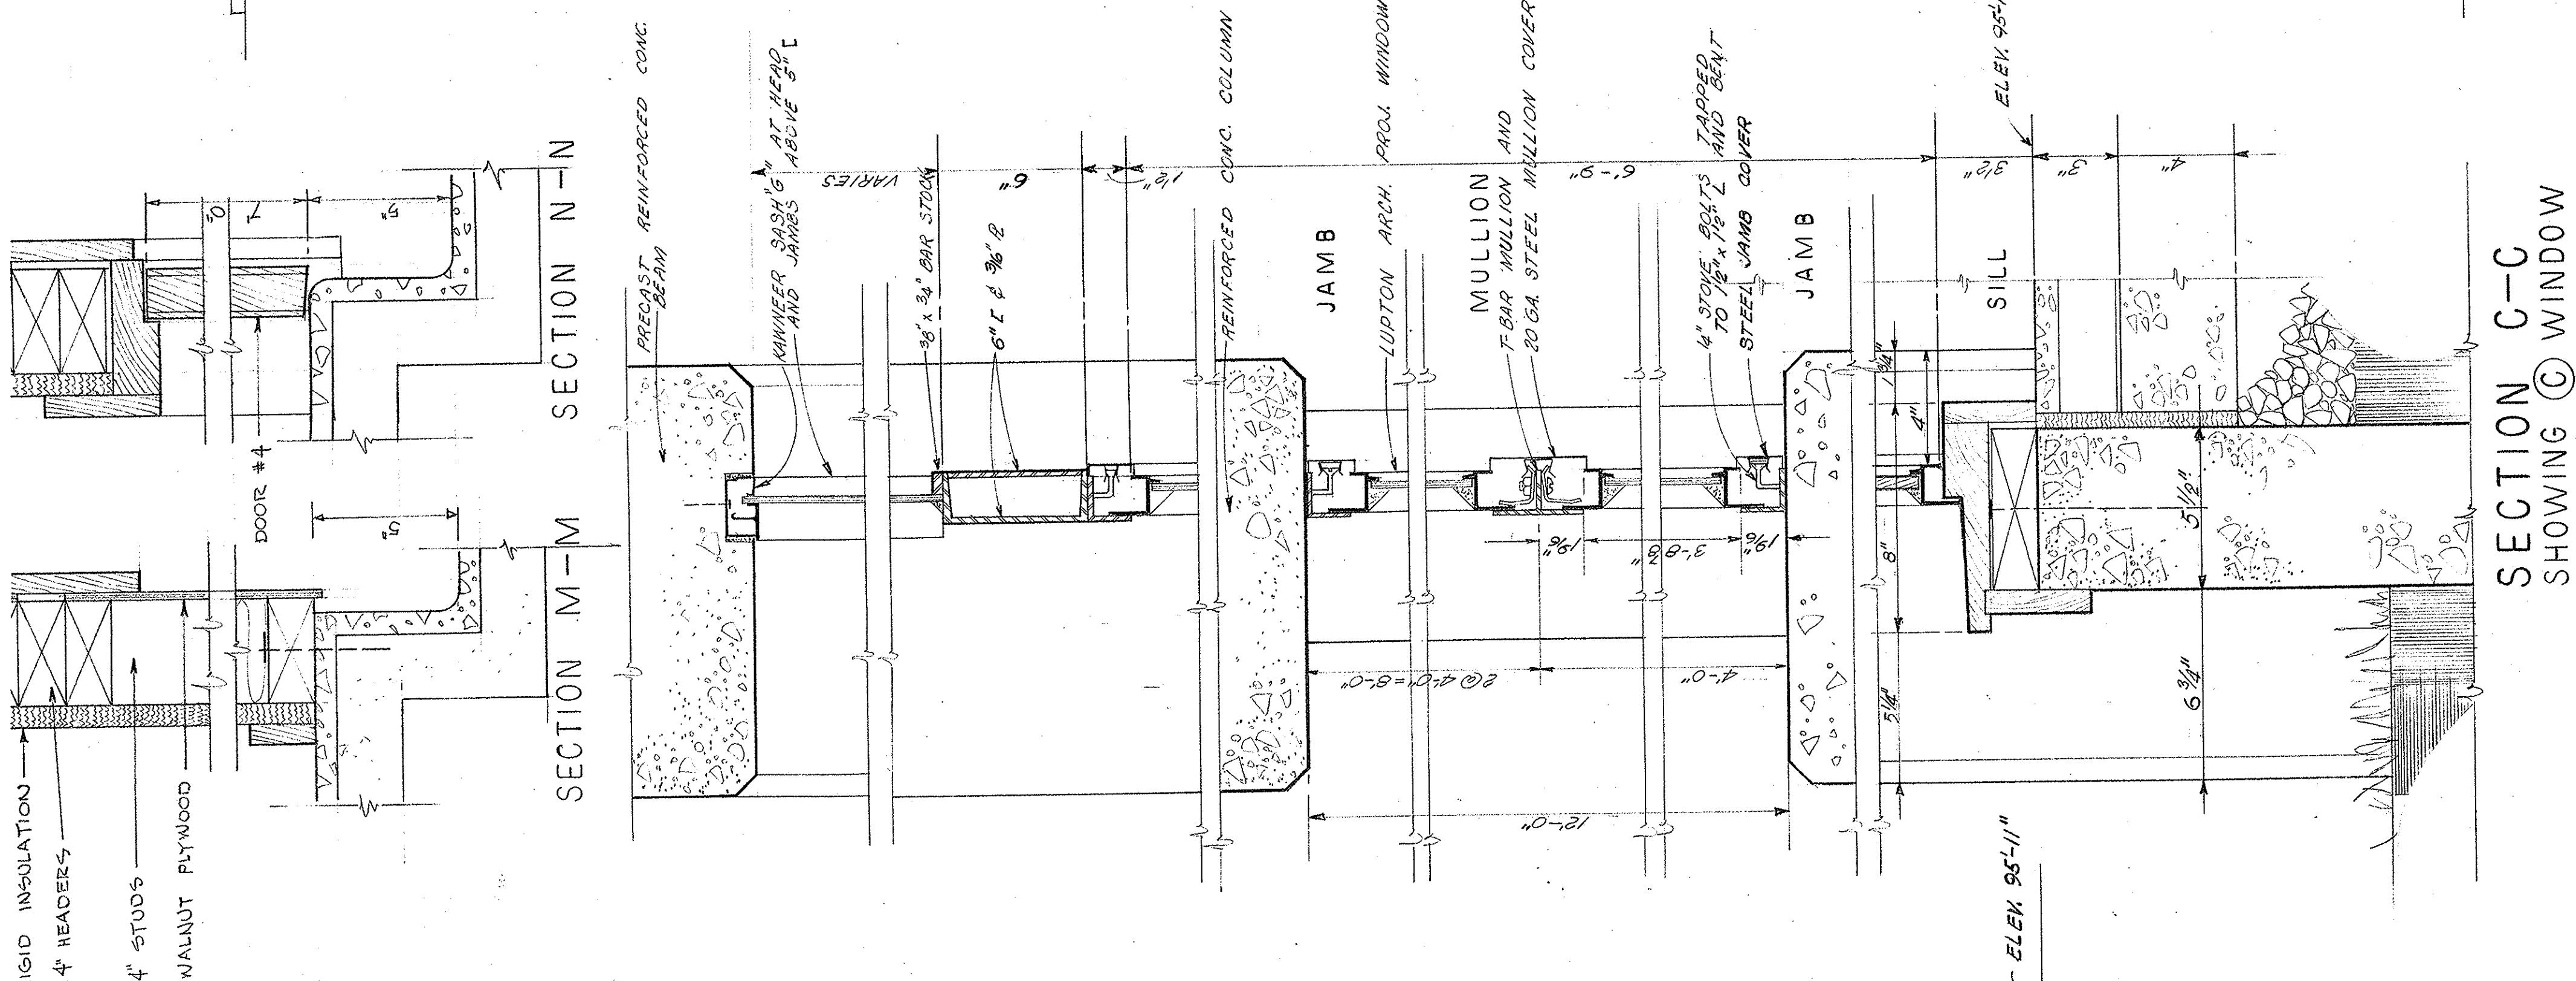

SECTION B-B

SECTION C-C  
SHOWING C WINDOW  
DETAILS

SECTION D-D 3\"/>

SECTION L-L  
NOTE: HEAD & TRANSOM BAR DETAILS  
SIMILAR TO SECTION C-C

SACRED HEART CHURCH  
PINEVILLE LOUISIANA  
REV. PAUL E. CONWAY PASTOR  
BARRON, HEINBERG & BROCATO ARCHITECTS  
1015 WISTERIA ST. ALEXANDRIA, LOUISIANA  
JOB No. 5408 DATE 11/25/57 REVISED 1/15/58 DWN: E.T.G.