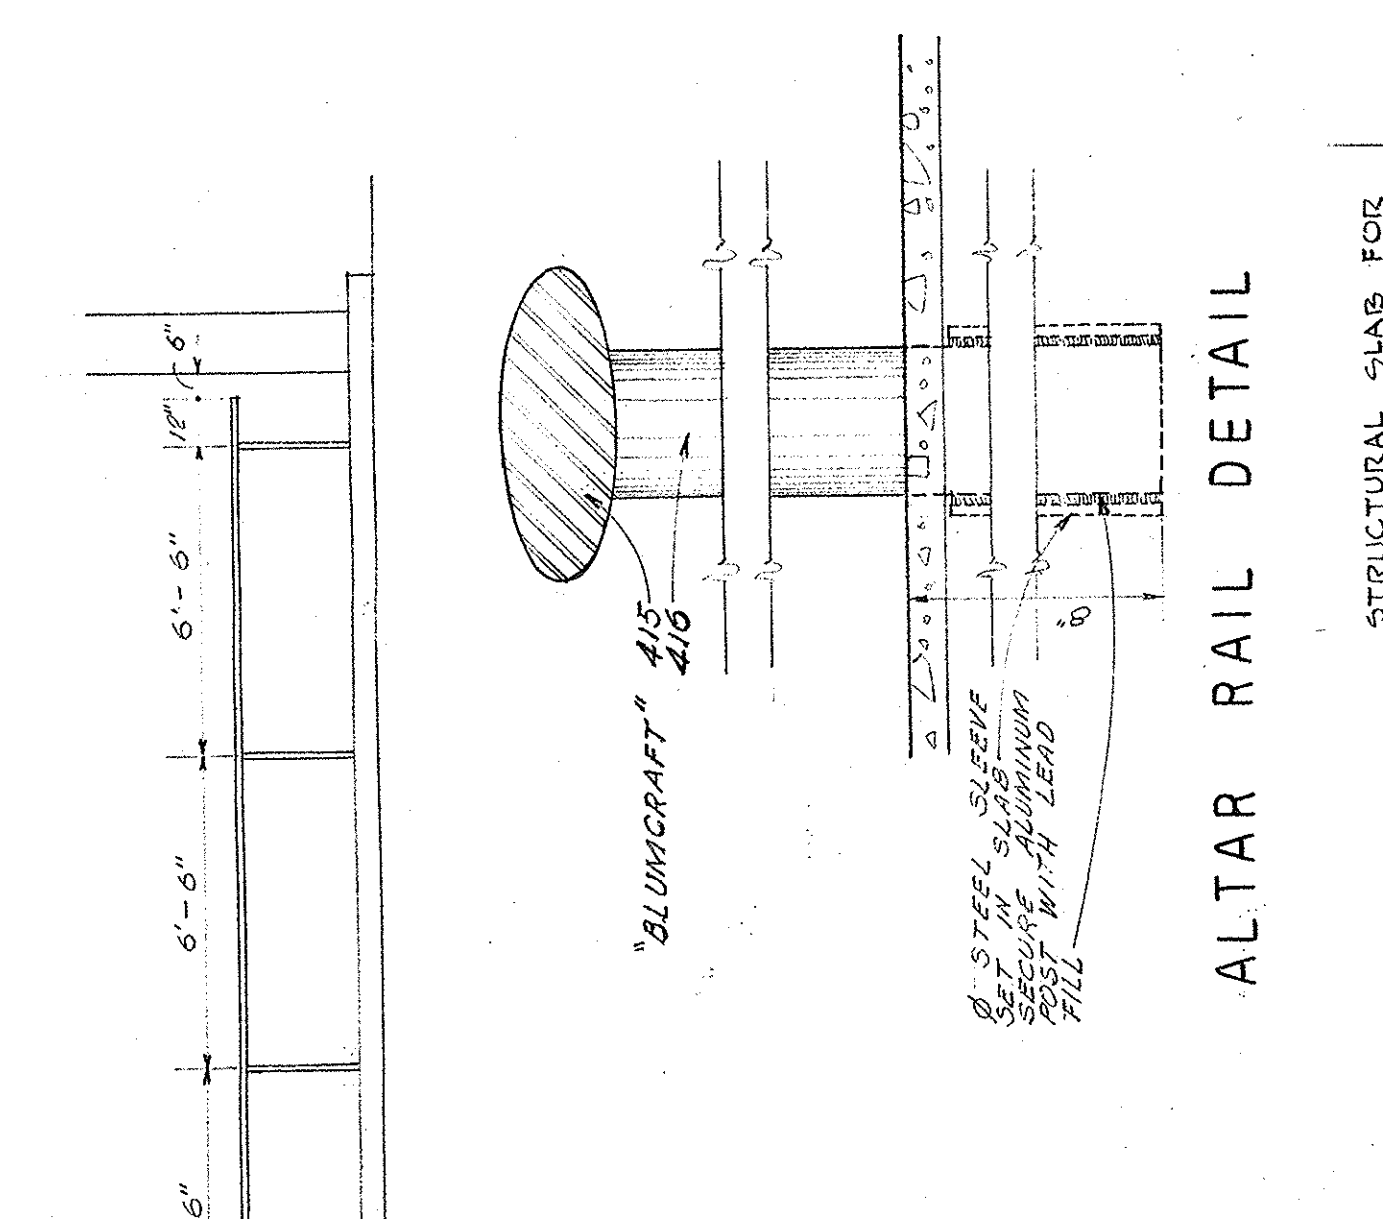

SECTION B-B

SECTION C-C  
SHOWING C WINDOW  
DETAILS

SECTION D-D 3\"/>

SECTION L-L  
NOTE: HEAD & TRANSOM BAR DETAILS  
SIMILAR TO SECTION C-C

SACRED HEART CHURCH  
PINEVILLE LOUISIANA  
REV. PAUL E. CONWAY PASTOR  
BARRON, HEINBERG & BROCATO ARCHITECTS  
1015 WISTERIA ST. ALEXANDRIA, LOUISIANA  
JOB No. 5408 DATE 11/25/57 REVISED 1/15/58 DWN: E.T.G.