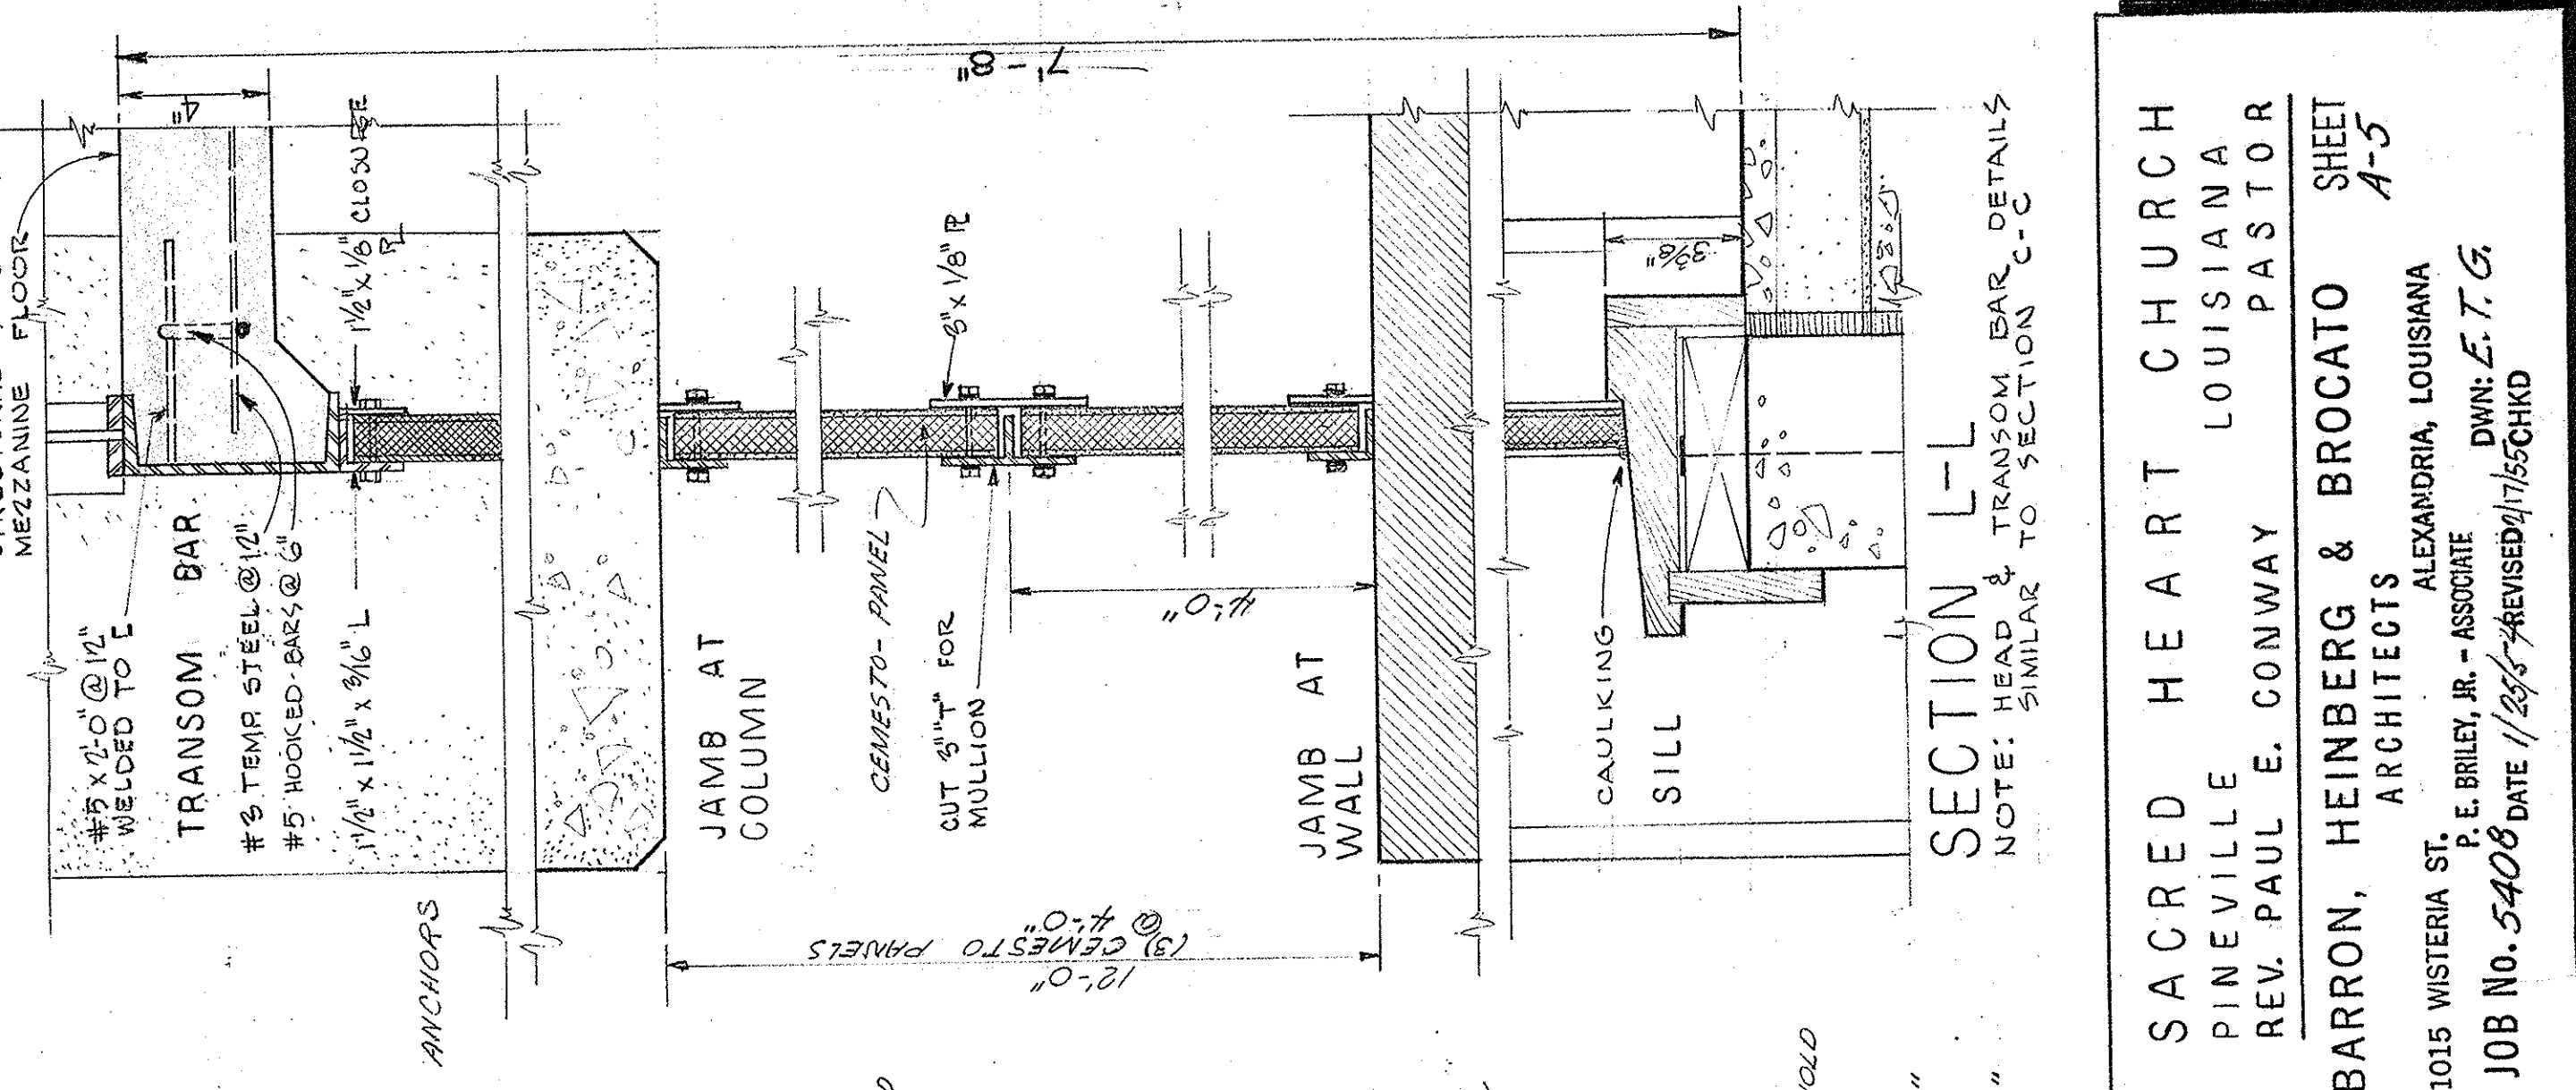

SECTION B-B

SECTION C-C  
SHOWING C WINDOW  
DETAILS

SECTION D-D 3\"/>

SECTION L-L  
NOTE: HEAD & TRANSOM BAR DETAILS  
SIMILAR TO SECTION C-C

SACRED HEART CHURCH  
PINEVILLE LOUISIANA  
REV. PAUL E. CONWAY PASTOR  
BARRON, HEINBERG & BROCATO ARCHITECTS  
1015 WISTERIA ST. ALEXANDRIA, LOUISIANA  
JOB No. 5408 DATE 11/25/57 REVISED 1/15/58 DWN: E.T.G.