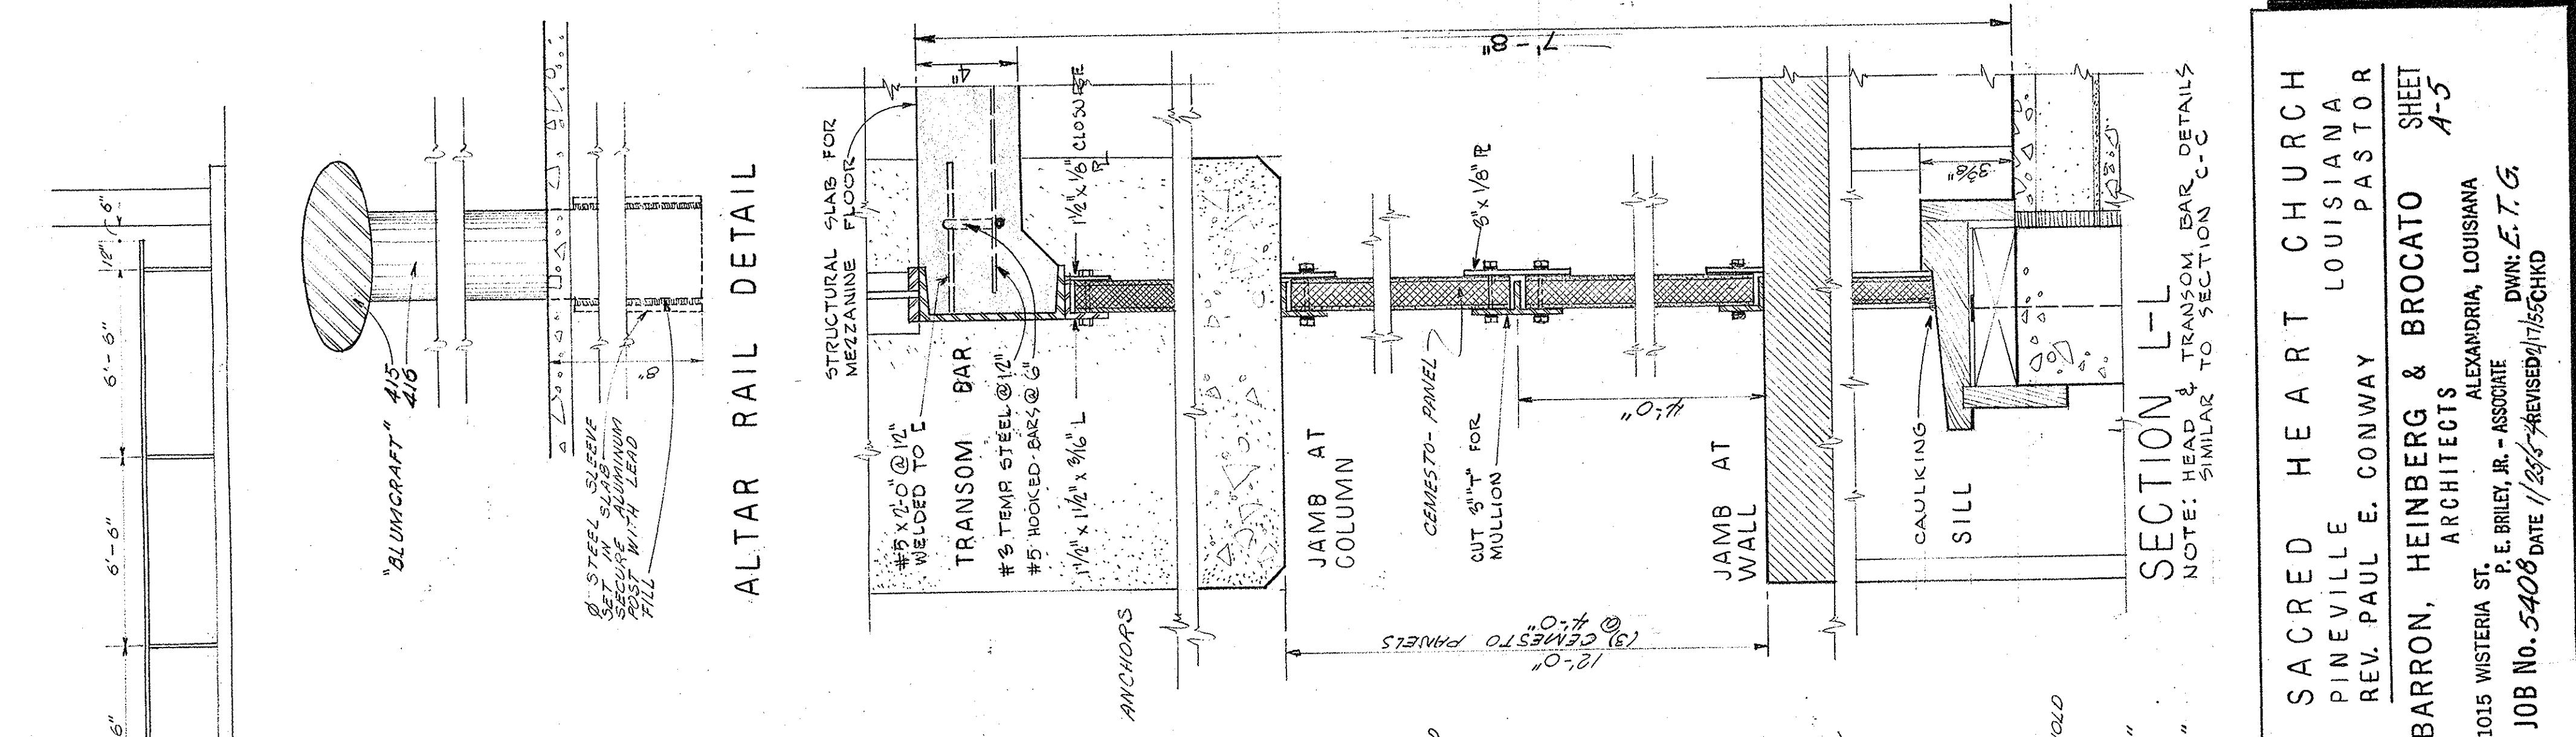

SECTION B-B

SECTION C-C  
SHOWING C WINDOW  
DETAILS

SECTION D-D 3\"/>

SECTION L-L  
NOTE: HEAD & TRANSOM BAR DETAILS  
SIMILAR TO SECTION C-C

SACRED HEART CHURCH  
PINEVILLE LOUISIANA  
REV. PAUL E. CONWAY PASTOR  
BARRON, HEINBERG & BROCATO ARCHITECTS  
1015 WISTERIA ST. ALEXANDRIA, LOUISIANA  
JOB No. 5408 DATE 11/25/57 REVISED 1/15/58 DWN: E.T.G.