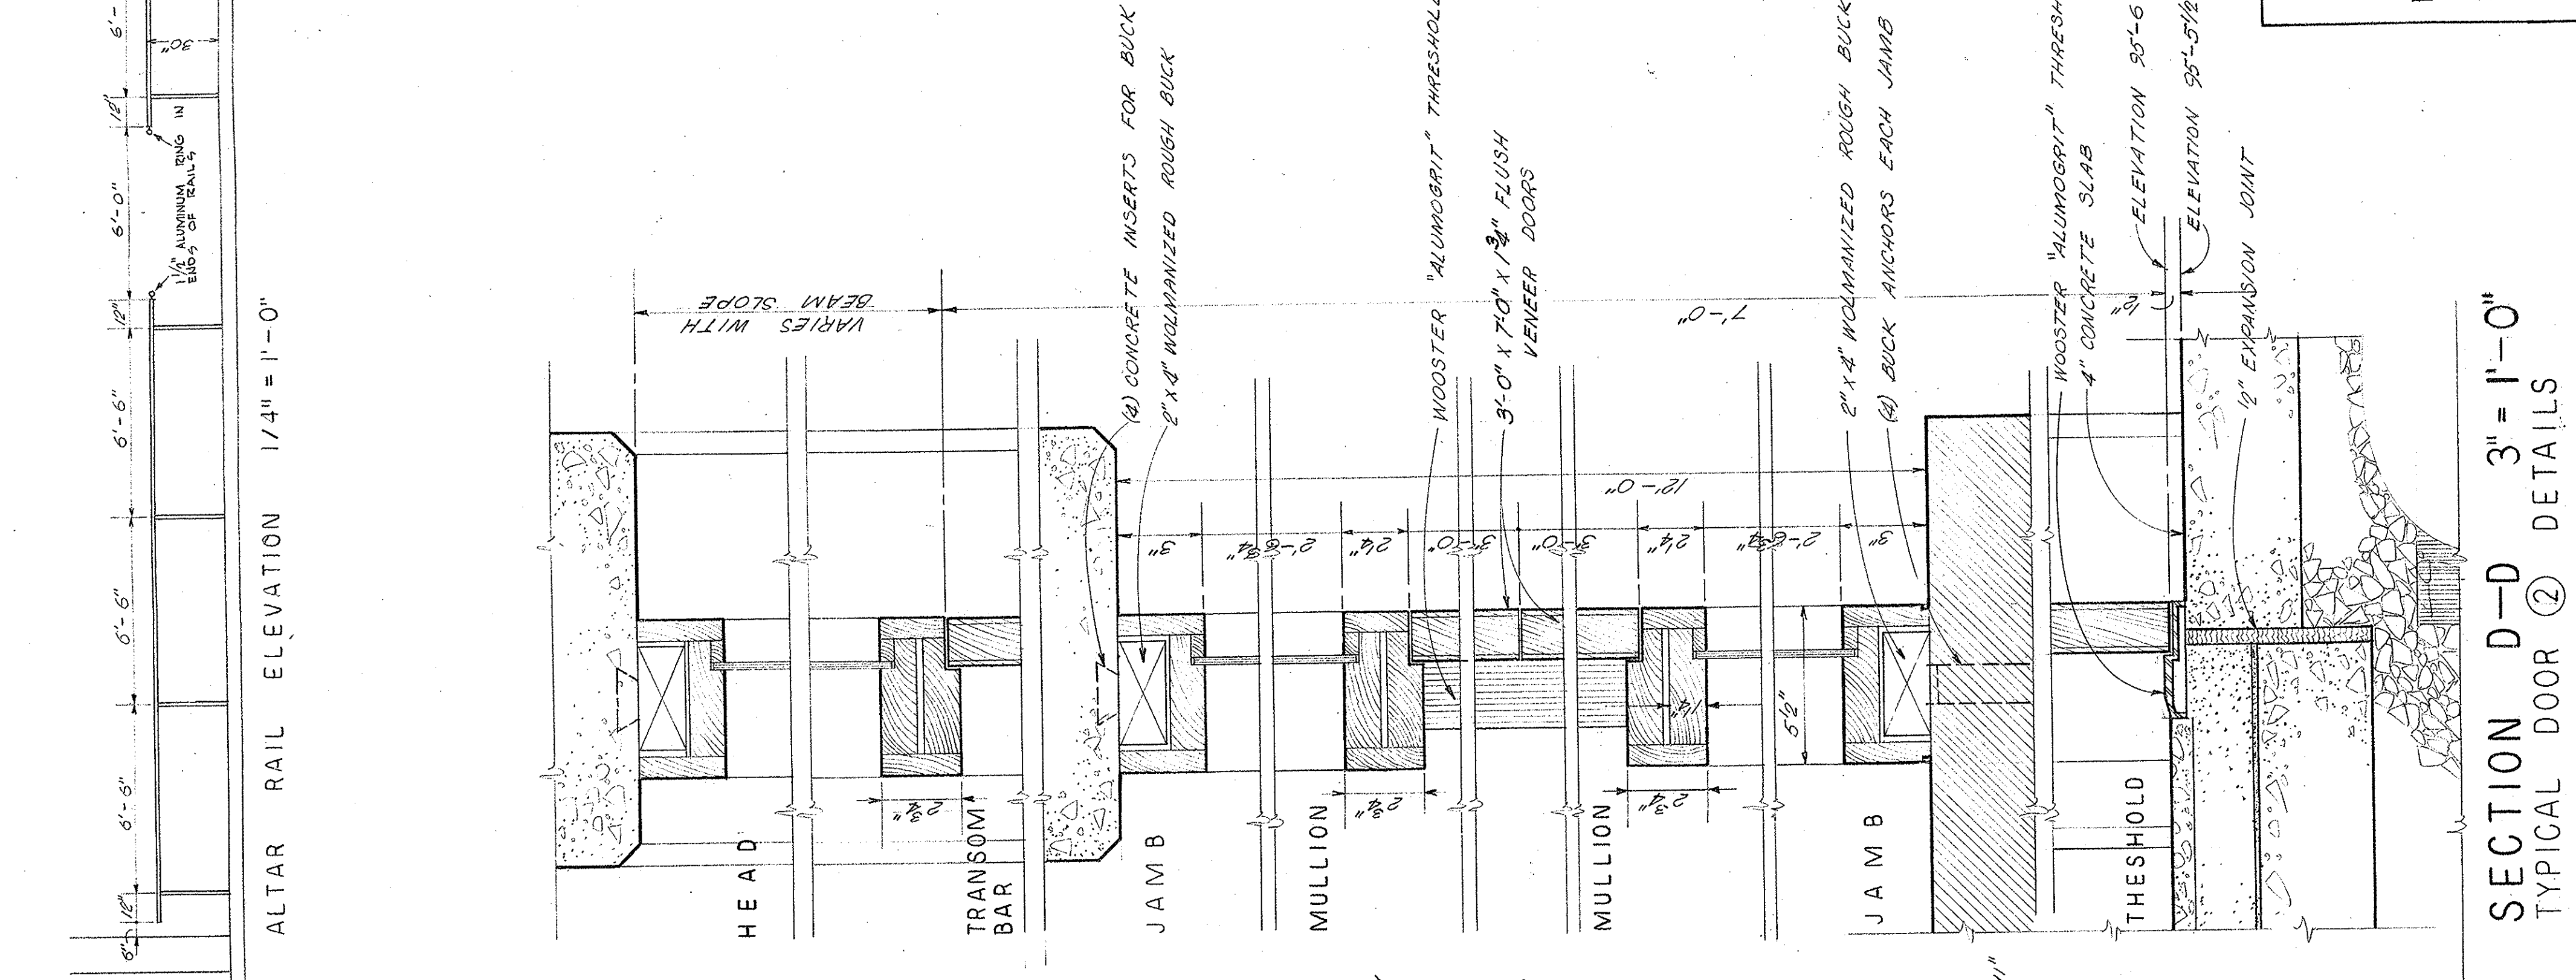

SECTION B-B

SECTION C-C  
SHOWING C WINDOW  
DETAILS

SECTION D-D 3\"/>

SECTION L-L  
NOTE: HEAD & TRANSOM BAR DETAILS  
SIMILAR TO SECTION C-C

SACRED HEART CHURCH  
PINEVILLE LOUISIANA  
REV. PAUL E. CONWAY PASTOR  
BARRON, HEINBERG & BROCATO ARCHITECTS  
1015 WISTERIA ST. ALEXANDRIA, LOUISIANA  
JOB No. 5408 DATE 11/25/57 REVISED 1/15/58 DWN: E.T.G.